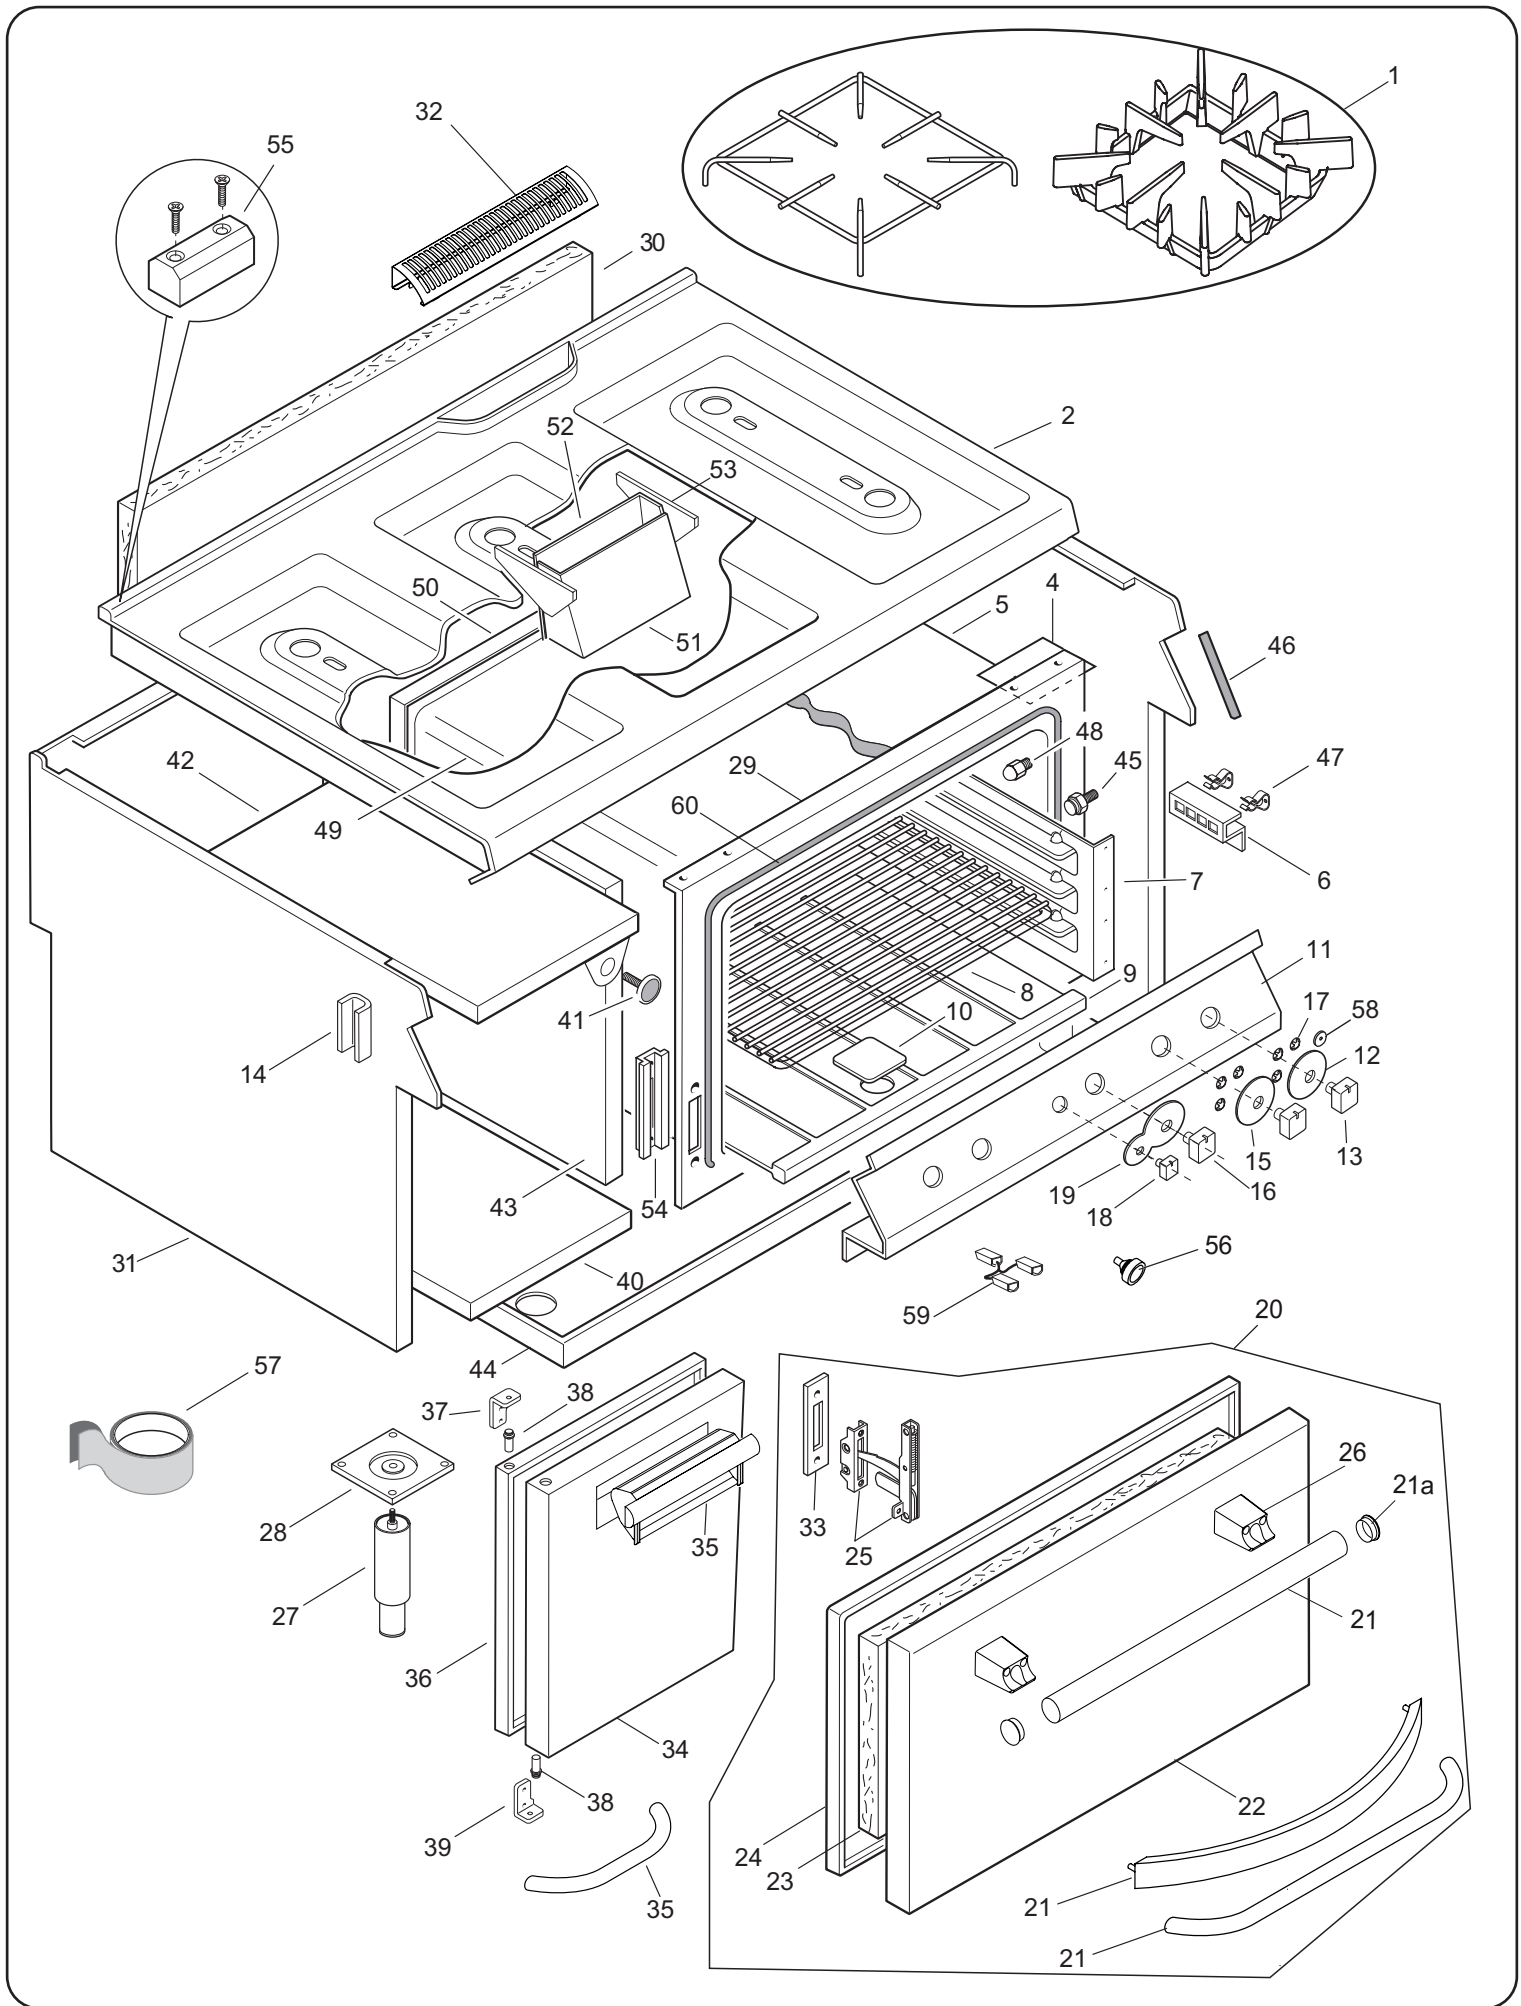

CUCINE GAS + FORNO E900XP GAS COOKING + OVEN E900XP

PNC	Model	Ref	Brand	Burner	Notes
392589	Z9AAHTBJMII	t	ZAN	6(10KW)+ OV	6-BURNER (10KW) GAS RANGE+LARGE GAS OVEN 1200MM - QMARK
392590	Z9AANTBJMII	e1	ZAN	6	6-BURNER (CAST IRON) GAS RANGE+LARGE OVEN 1200MM - QMARK
392591	Z9AAFTBFMII	q	ZAN	6	6-BURNER GAS RANGE+OVEN+CUPBOARD 1200MM - QMARK
392592	Z9AAHTBFMII	r	ZAN	6 (10KW)	6-BURNER (10KW) GAS RANGE+OVEN+CUPB.1200MM - QMARK
392593	Z9AANTBFMII	c1	ZAN	6	6-BURNER (CAST IRON) GAS RANGE+OVEN+CUPB.1200MM - QMARK
392594	Z9AAOTBFMII	d1	ZAN	6 (10KW)	6X10KW-BURNER (CAST IRON) GAS RANGE+OVEN+CUPB.1200MM - QMARK
392595	Z9AAGTBBMKI	u	ZAN	8	8-BURNER GAS RANGE+2 OVENS 1600MM - QMARK
392596	Z9AAPTBBMKI	f1	ZAN	8	8-BURNER (CAST IRON) GAS RANGE+2 OVENS 1600MM - QMARK
392642	Z9AARABBME	x2	ZAN	4 (10KW)	OVEN 800 ECO
392645	Z9GCGH4SG0	j1	ZAN	4	4-BURNER EVOFLAME GAS RANGE+OVEN 800 MM
392647	Z9GCGH4SGL	k1	ZAN	4 (6KW)	4-BURNER (6KW) EVOFLAME GAS RANGE+GAS OVEN 800MM
393005	A9GCGH4CG0	o1	OEM	4	OVEN 800
393006	A9GCGH4CGM	p1	OEM	4 (10KW)	OVEN 800
393010	A9GCGH4CE0	q1	OEM	4	ELECTRIC OVEN 800 MM
393013	A9GCGL6C10	r1	OEM	6	OVEN 1200
393017	A9GCGP8CG0	t1	OEM	8	2 OVEN 1600 - CAST IRON
393206	A9GCGH4CGK	t2	KIPRO	4	OVEN 800
393259	A9GCGHTCGA	n2	OEM	4	OVEN 800
393260	A9GCGHTCGB	o2	OEM	4 (10KW)	OVEN 800
393261	A9GCGHTCEA	p2	OEM	4	ELECTRIC OVEN 800 MM
393262	A9GCGLTC1A	q2	OEM	6	OVEN 1200
393263	A9GCGLTC1B	x	OEM	6 (10KW)	OVEN 1200MM+CUPB AGA
393272	A9GCGP8CGA	s2	OEM	8	2 OVEN 1600 - CAST IRON

Index	Page	Notes
General view / Componenti generali	5	
ECOFLAME General view / Componenti generali ECOFLAME	6	
Gas components / componenti gas	7	
ECOFLAME Gas components / componenti gas ECOFLAME	8	
Nozzles table / Tabelle ugelli	9-11	
Spare parts list / Lista ricambi	12-18	

Bold=last change / Grassetto =ultima modifica

Rev. 11

From Ser. Nr. 116 Up to Ser. Nr.	Ed. 2011-04 Updated 2024-02	Page: 4	Doc No:59785FP00